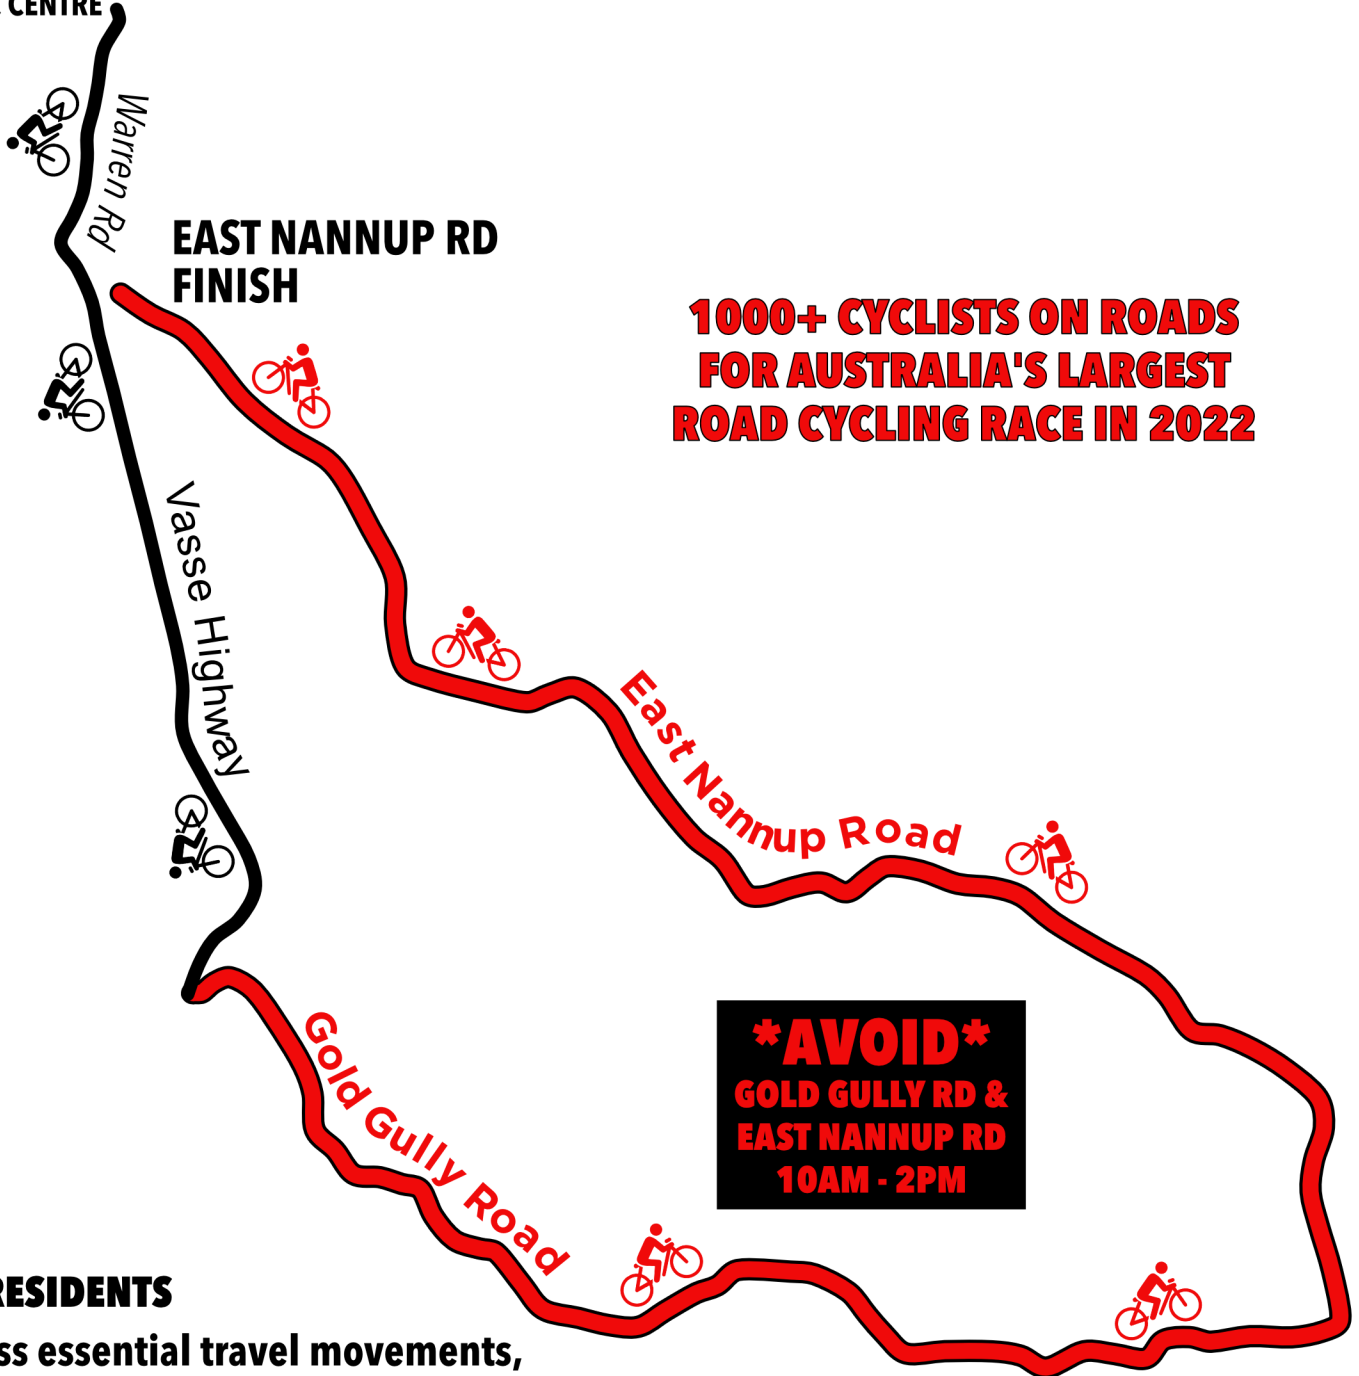

FRIDAY NOVEMBER 4TH 2022

**GOLD GULLY & EAST NANNUP ROADS CLOSED
FOR CYCLING EVENT 10AM TO 2PM**

PROPOSED

**NANNUP
START
REC CENTRE**

**1000+ CYCLISTS ON ROADS
FOR AUSTRALIA'S LARGEST
ROAD CYCLING RACE IN 2022**

***AVOID*
GOLD GULLY RD &
EAST NANNUP RD
10AM - 2PM**

LOCAL RESIDENTS

**To discuss essential travel movements,
including motoscout pilot
requirements, please email
rebecca@tourofmarginriver.com***

**We ask for emails in the first instance, so that we have
a written record of feedback and requests.*