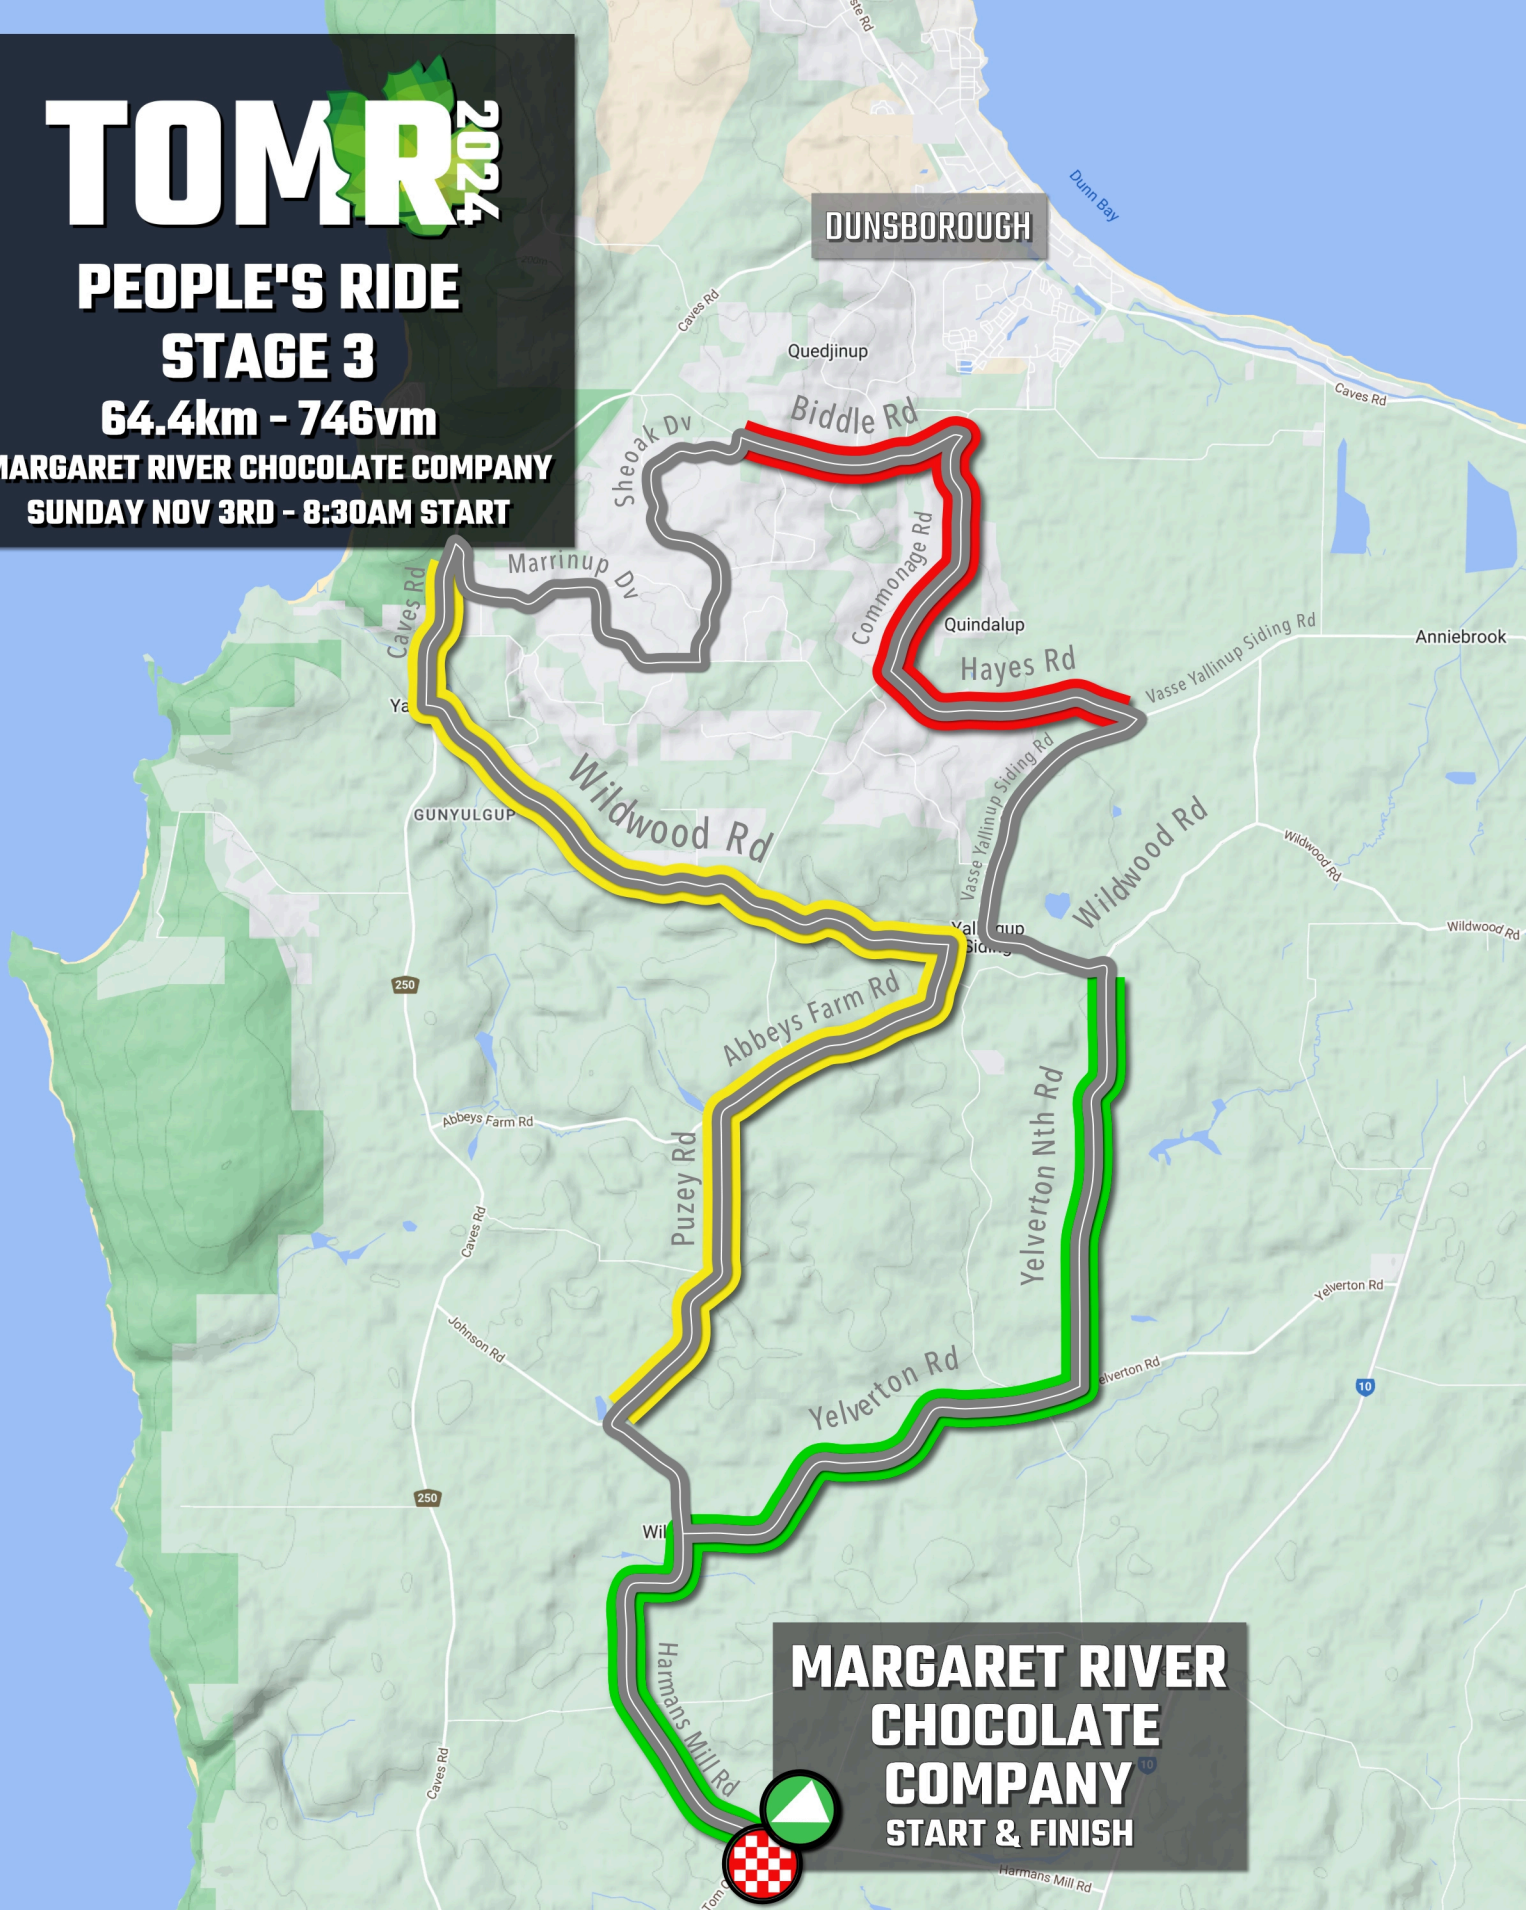

# TOMR 2024

## PEOPLE'S RIDE STAGE 3

64.4km - 746vm

MARGARET RIVER CHOCOLATE COMPANY  
SUNDAY NOV 3RD - 8:30AM START

**MARGARET RIVER  
CHOCOLATE  
COMPANY**  
START & FINISH