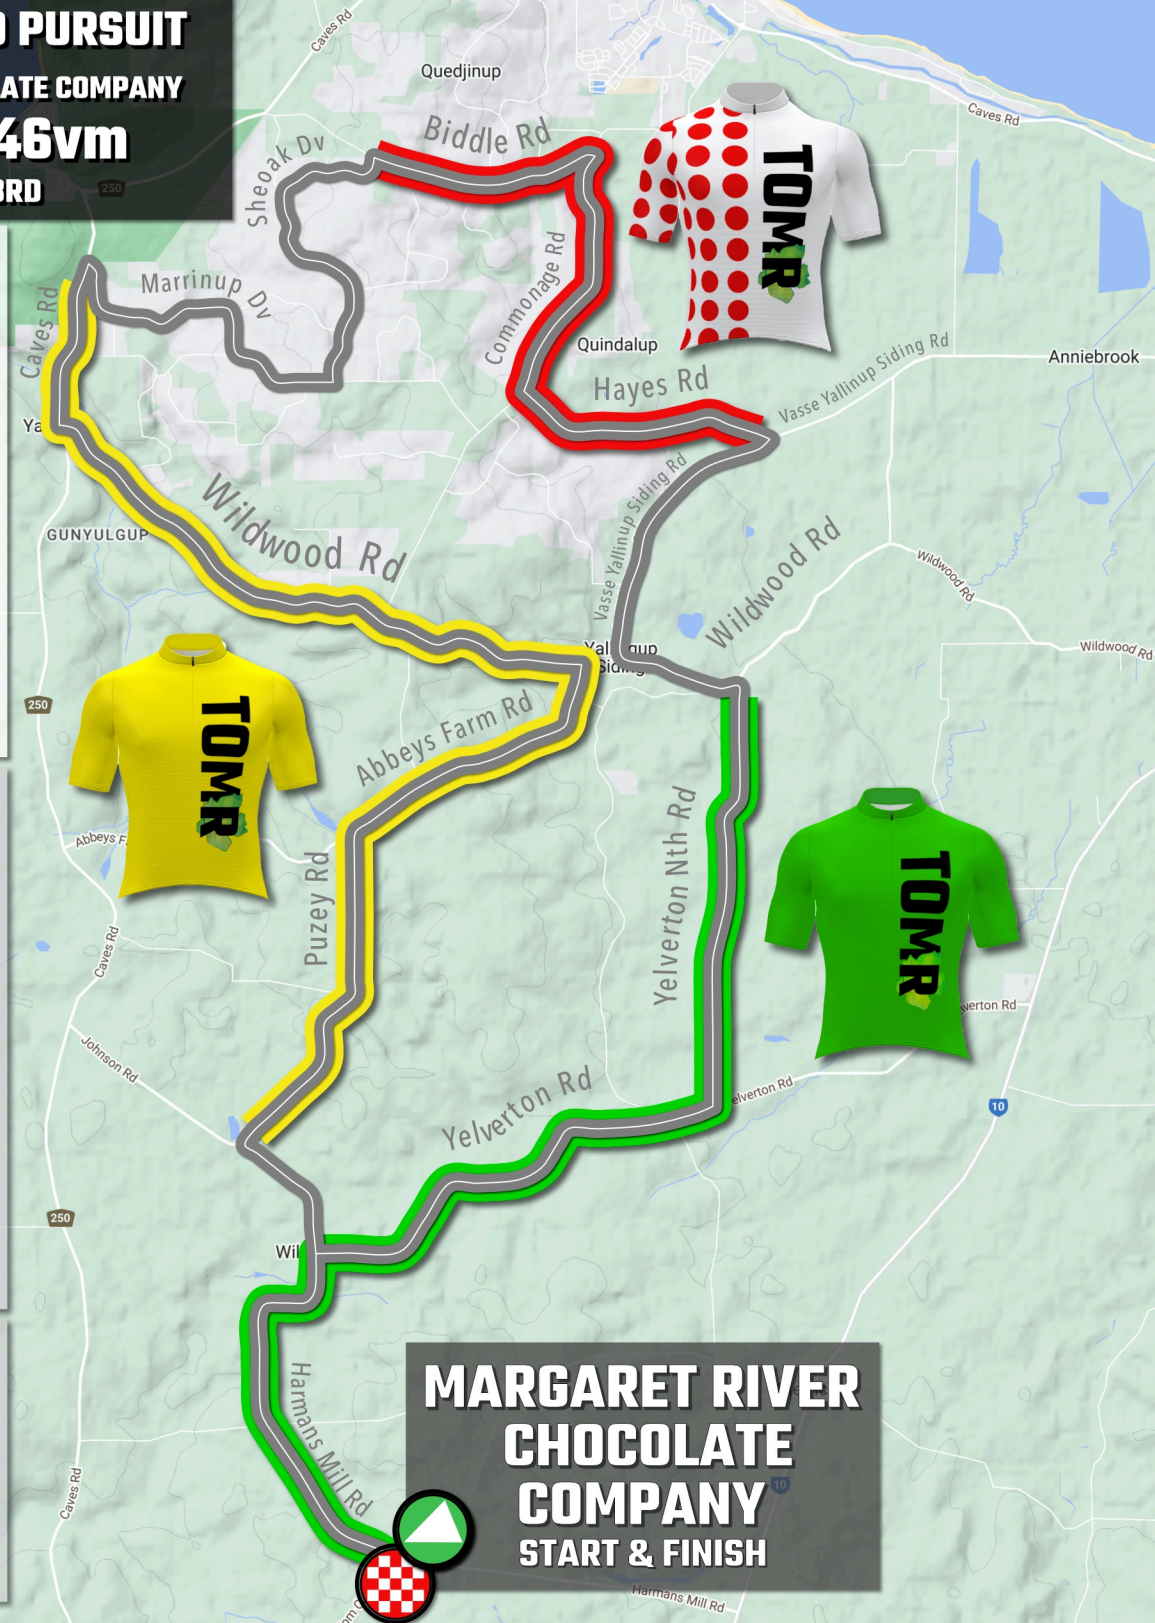

TOMR 2024

STAGE 3: GRAND PURSUIT

MARGARET RIVER CHOCOLATE COMPANY

64.4km - 746vm

SUNDAY NOV 3RD

SEGMENTS

1. SPRINT 15KM

2. KOM 9.3KM

DUNSBOROUGH

MARGARET RIVER
CHOCOLATE
COMPANY
START & FINISH