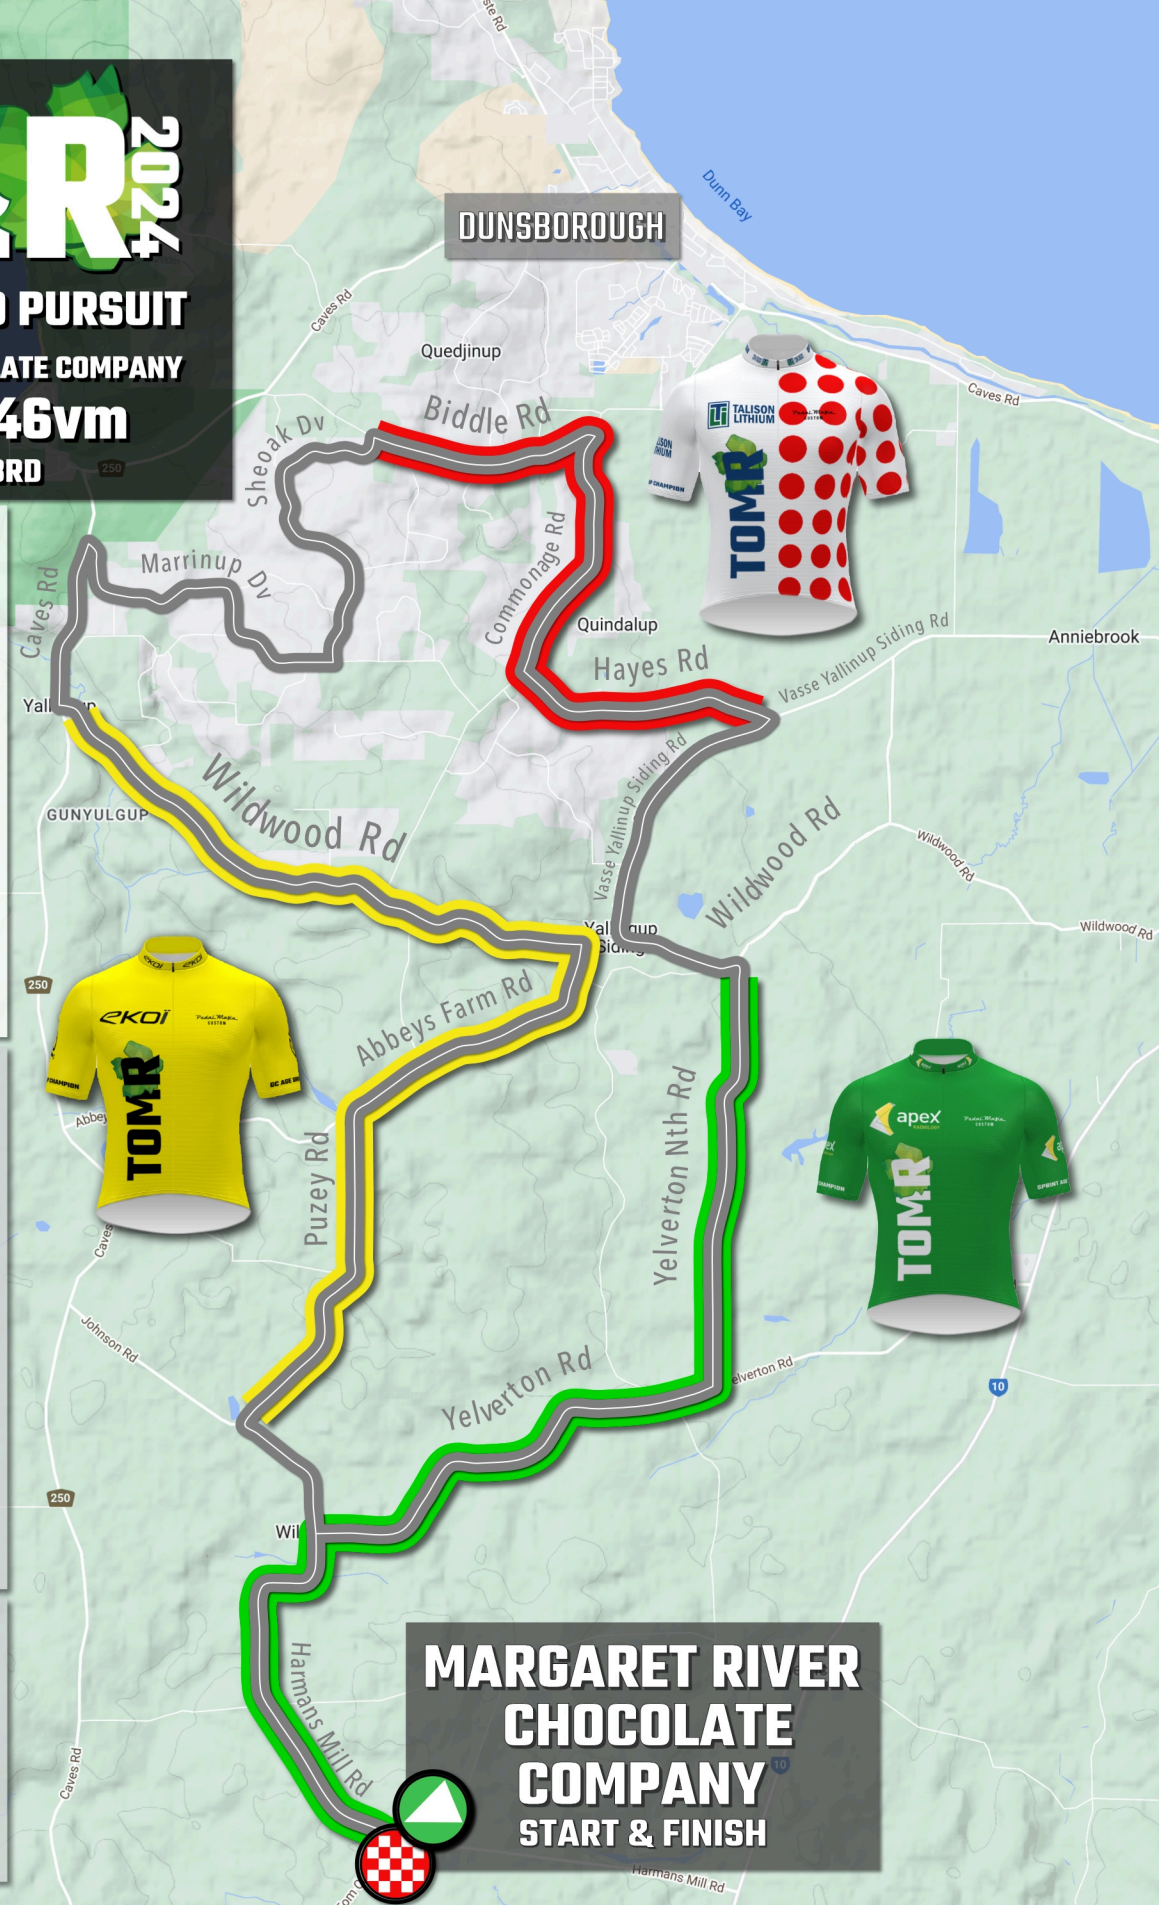

TOMR 2024

STAGE 3: GRAND PURSUIT

MARGARET RIVER CHOCOLATE COMPANY

64.4km - 746vm

SUNDAY NOV 3RD

SEGMENTS

1. SPRINT 15KM

2. KOM 9.3KM

JERSEYS

GC (Yellow)
Sprint (Green)
KOM/QOM (Polka Dot)
for age group winners
(across all divisions)

GC

Highest score across all GC segments combined - in each age category

SPRINT

Highest score across all Sprint segments combined - in each age category

KOM/QOM

Highest score across all KOM/QOM segments combined - in each age category

TROPHIES

Highest-scoring Team in each Division

MEDALS

Gold & Silver for 1st & 2nd Teams in each Division

MARGARET RIVER CHOCOLATE COMPANY
START & FINISH